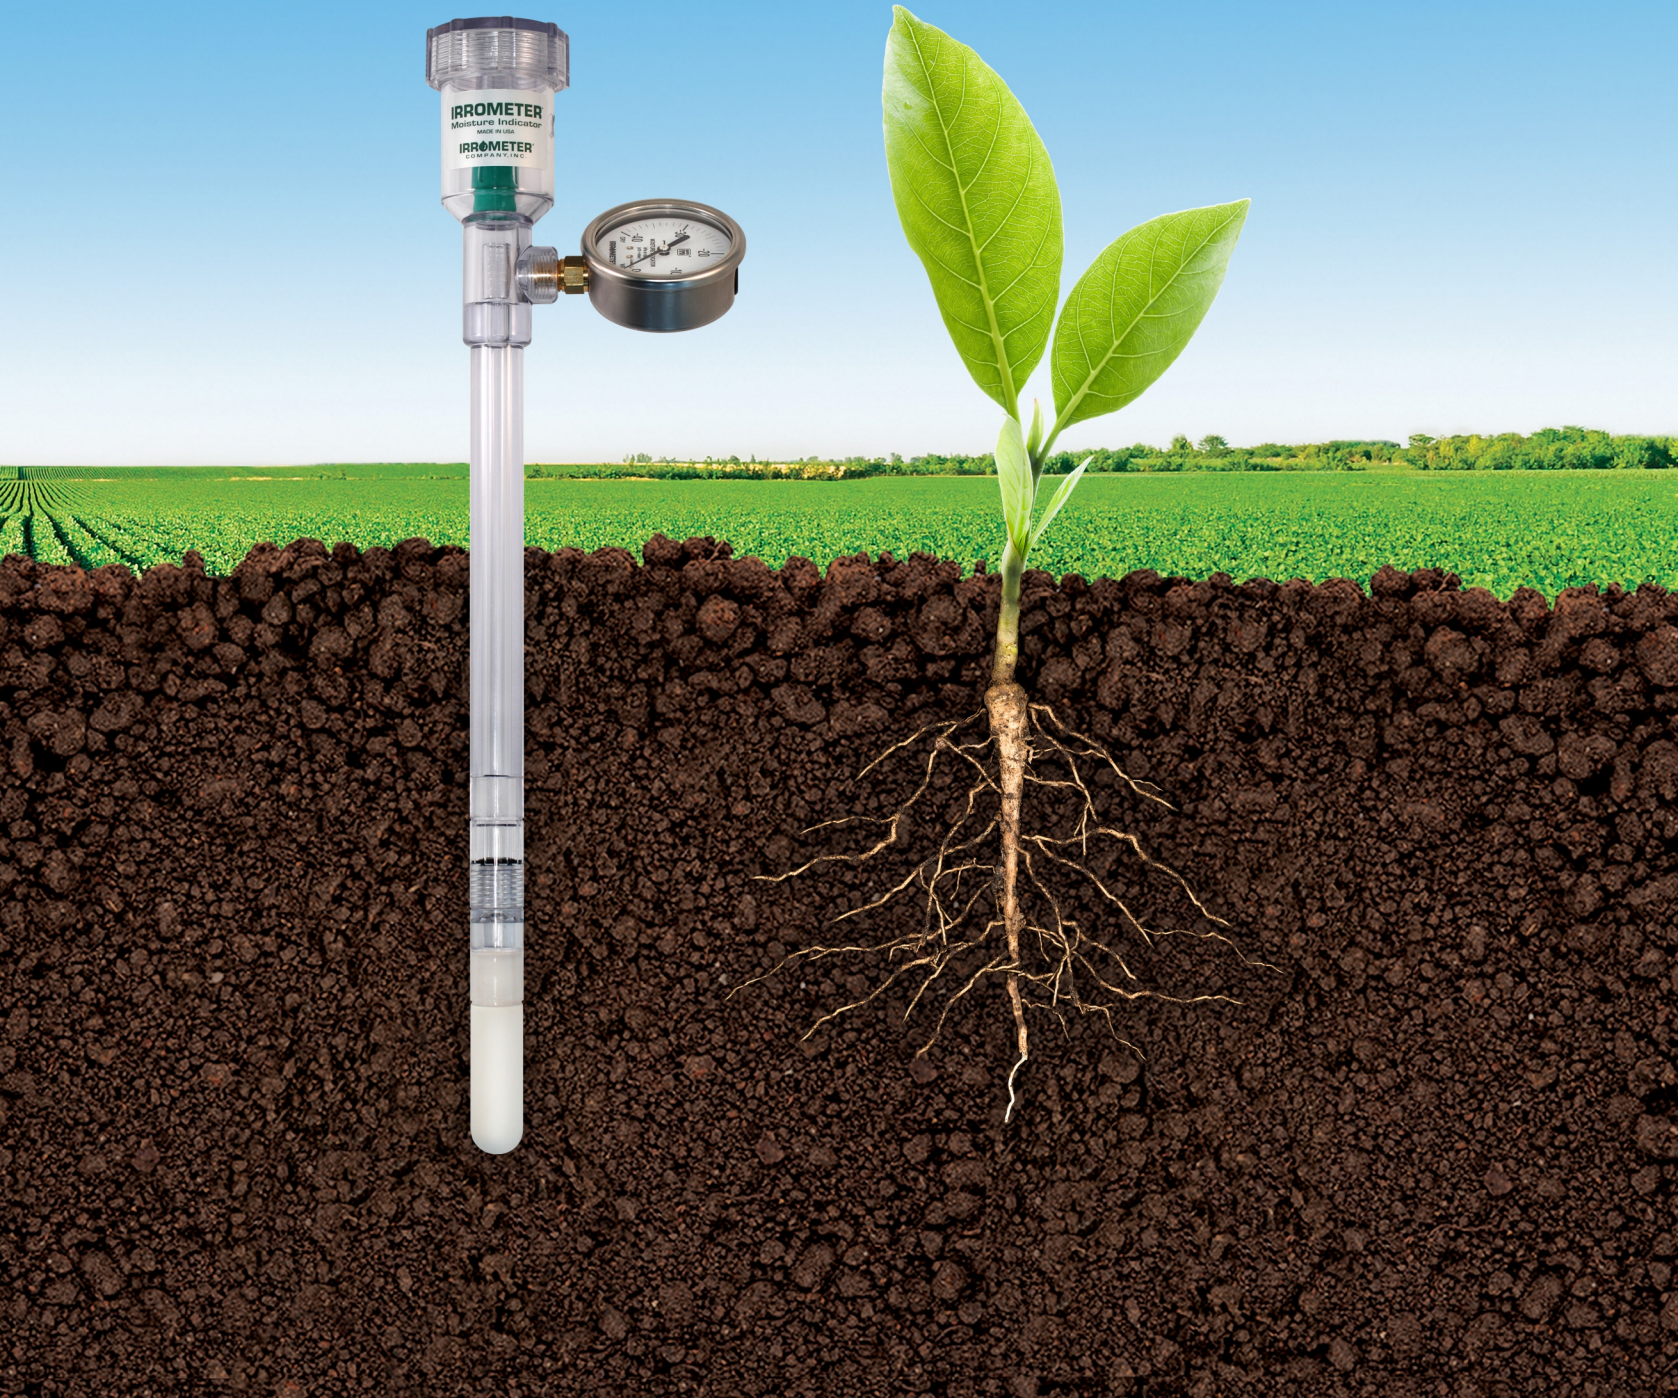

IRROMETER®

SOIL WATER MANAGEMENT SINCE 1951

Since 1951 **IRROMETER®** tensiometers have been the preferred choice of growers, irrigation experts, and researchers alike for the most simple, affordable, and reliable measurement of available soil water.

The **IRROMETER** acts like an artificial root by exchanging water with the surrounding soil just like a plant does. It is measuring the actual soil water tension, which indicates the effort required by root systems to extract water from the soil. This creates a change in reading on the gauge, which offers a reliable means of measuring soil moisture for irrigation scheduling. Because the **IRROMETER** is a true measurement of soil water tension, it is not affected by salinity or temperature and does not require site calibration.

Reservoir - holds a reserve supply of fluid for multiple irrigation cycles.

Gauge - membrane vented for temperature and elevation related compensation, a 2 1/2 inch face, and a stainless-steel rustproof body.

Air-Free Gauge Chamber - water seal prevents air from entering gauge regardless of fluid level.

IRROMETER Body - constructed of tough butyrate plastic, impervious to soil chemicals and electrolysis.

Porous Ceramic Tip - molded thread for quick and easy replacement.