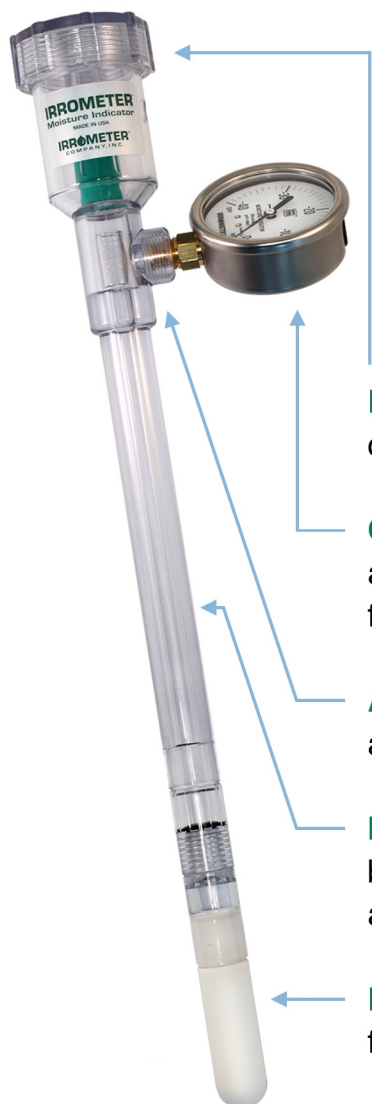

IRROMETER®

SOIL WATER MANAGEMENT SINCE 1951

Since 1951 **IRROMETER®** tensiometers have been the preferred choice of growers, irrigation experts, and researchers alike for the most simple, affordable, and reliable measurement of available soil water.

The **IRROMETER** acts like an artificial root by exchanging water with the surrounding soil just like a plant does. It is measuring the actual soil water tension, which indicates the effort required by root systems to extract water from the soil. This creates a change in reading on the gauge, which offers a reliable means of measuring soil moisture for irrigation scheduling. Because the **IRROMETER** is a true measurement of soil water tension, it is not affected by salinity or temperature and does not require site calibration.

Reservoir - holds a reserve supply of fluid for multiple irrigation cycles.

Gauge - membrane vented for temperature and elevation related compensation, a 2 1/2 inch face, and a stainless-steel rustproof body.

Air-Free Gauge Chamber - water seal prevents air from entering gauge regardless of fluid level.

IRROMETER Body - constructed of tough butyrate plastic, impervious to soil chemicals and electrolysis.

Porous Ceramic Tip - molded thread for quick and easy replacement.